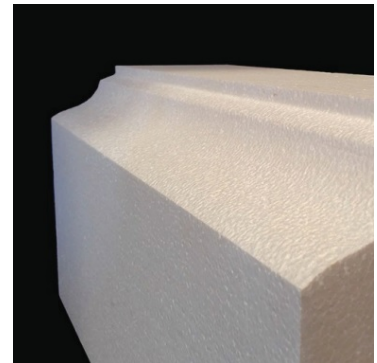

LOCATIONS

KINGMAN, AZ

4555 Olympic Way
Kingman, AZ 86401

928-681-2800

ANTHONY, TX

1004 Omar Road
Anthony, TX 79821

915-886-4636

ARLINGTON, TX

3220 E. Avenue F
Arlington, TX 76011

800-722-6218